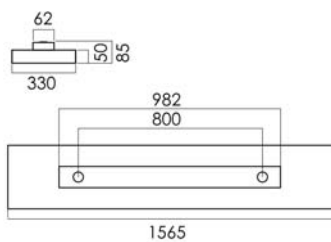

Stora Rectangular LED surface-mounted luminaire

STORA-PA-LED 7800/840 OS-DA

Rectangular luminaire element with an opal acrylic glass panel mounted in a profile frame made of power-coated aluminium. The frame is screwed to the powder-coated metal gear tray body. The underneath of the metal body accommodates the lamp formed as a rectangular LED flat board, the top houses the electrical components. The indirect lighting component is provided by recesses in the top of the metal body. Mechanical ceiling fixture to a white powder-coated mounting box takes place using a connecting spring, electrical connection by means of a plug and socket system. The luminaire is configured with heat-resistant wiring. Homogeneous illumination of the light surface. Suitable for ceiling or wall mounting. Light colour 4000 K (840), dimmable. Protection rating IP20, safety class I.

Colour:

Frame - similar to RAL 9016 white silk matt

Lamps	Ballast	Prod. code
6xLED-M 8 W	LED Driver DALI	SPC0630027

Dimens. [mm]			Weight [kg]
L	B	H	
1565	330	85	18,5

EEC A++ - A

Energy efficiency class scale A++ - E